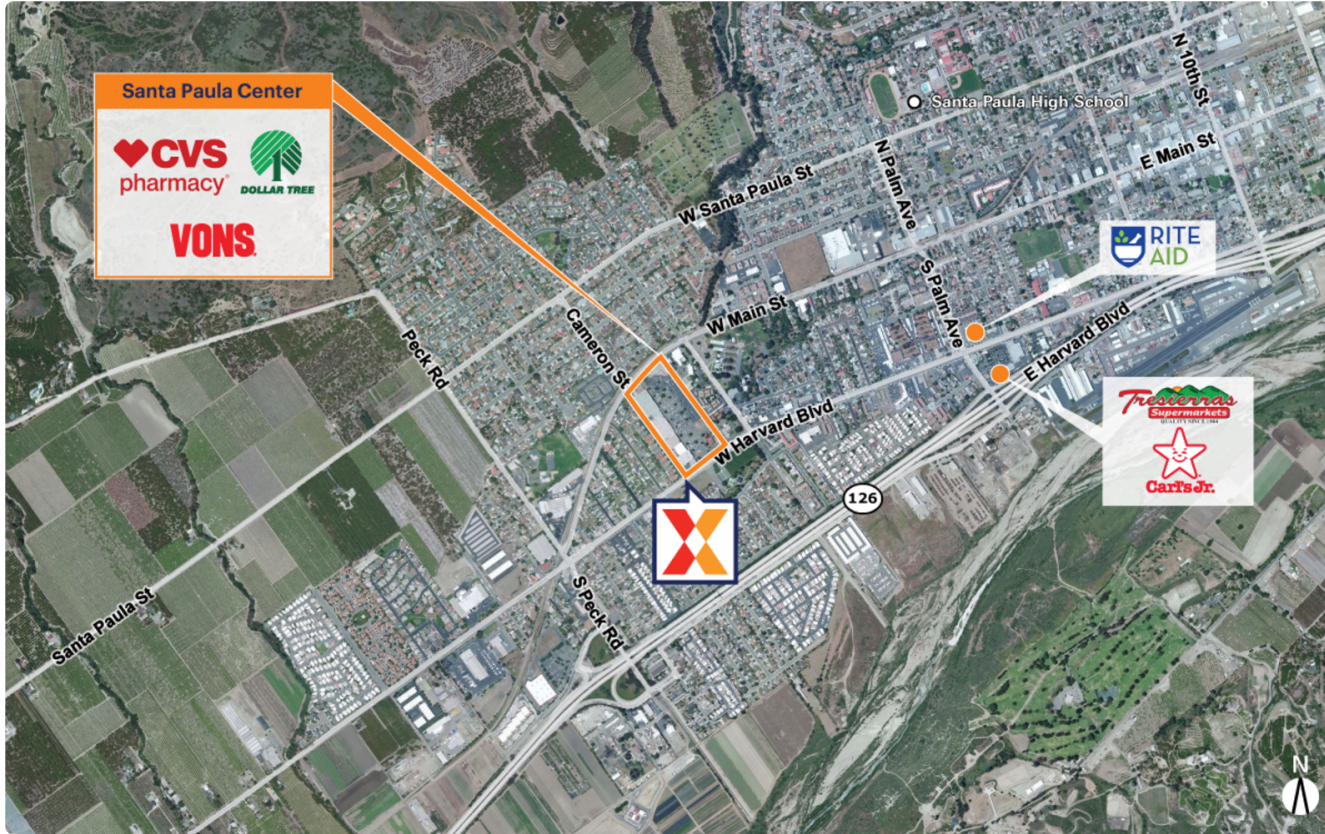

Santa Paula Center

550 - 660 West Main Street | Santa Paula, CA 93060

Ventura County Oxnard-Thousand Oaks-Ventura, CA 187,930 Sq Ft

34.3449, -119.0809

Demographics	1 Mile	3 Miles	5 Miles
Population	16,836	32,427	34,219
Daytime Pop.	10,504	25,672	27,503
Households	4,843	9,466	10,004
Income	\$103,929	\$109,663	\$113,070

Source: Synergos Technologies, Inc. 2024

Anchored by 41,000 SF Vons, along with top national retailers including Planet Fitness, CVS/pharmacy, Dollar Tree, Big 5, Subway, The UPS Store, Taco Bell, Panda Express, Spectrum, & Chase drawing an estimated 2.9M+ annual visits (Placer.ai, 2025)

Close proximity to several local public schools including the adjacent Blanchard Elementary School and Glen City Elementary School as well as the nearby Isbell Middle School with a combined enrollment of 1,800+ students (NCES, 2023)

Located on Harvard St, the main thoroughfare in Santa Paula with nearby access to CA-126

Santa Paula Center

550 - 660 West Main Street | Santa Paula, CA 93060

Ventura County | Oxnard-Thousand Oaks-Ventura, CA | 187,930 Sq Ft