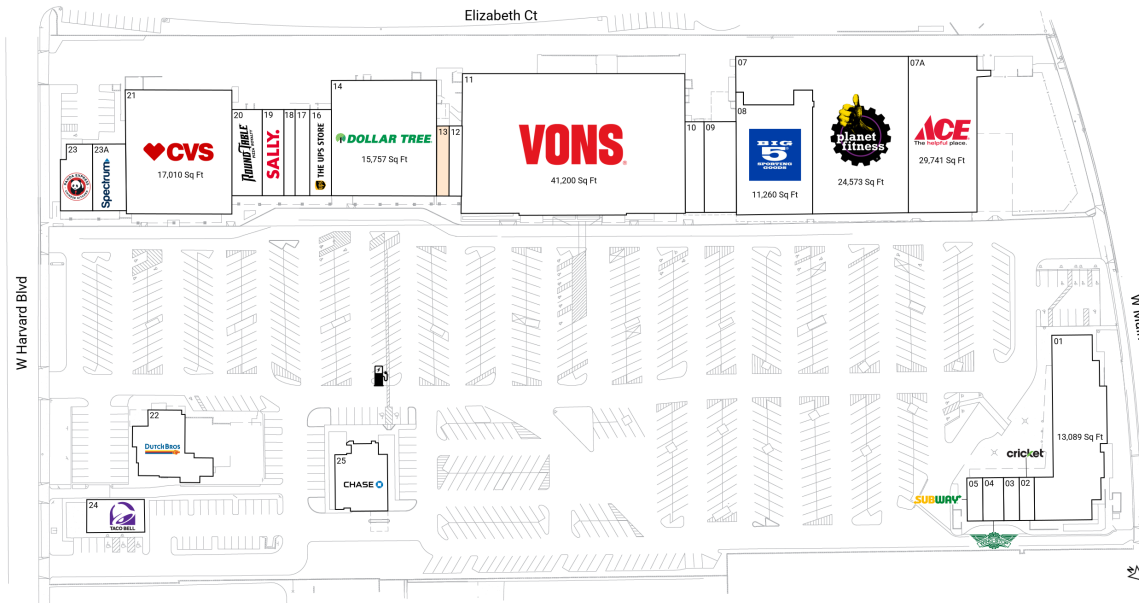

Source: Synergos Technologies, Inc. 2024

Anchored by 41,000 SF Vons, along with top national retailers including Planet Fitness, CVS/pharmacy, Dollar Tree, Big 5, Subway, The UPS Store, Taco Bell, Panda Express, Spectrum, & Chase drawing an estimated 2.9M+ annual visits (Placer.ai, 2025)

Located on Harvard St, the main thoroughfare in Santa Paula with nearby access to CA-126

Santa Paula Center

550 - 660 West Main Street | Santa Paula, CA 93060

Ventura County | Oxnard-Thousand Oaks-Ventura, CA | 187,930 Sq Ft

34.3449, -119.0809

Available Spaces

13 1,120 Sq Ft 360°

Current Tenants

Space size listed in square feet

01	Regency Theaters	13,089
02	Cricket Wireless	865
03	Professional	900
04	Wingstop	1,200
05	Subway	900
07	Planet Fitness	24,573
07A	Ace Hardware	29,741
08	Big 5 Sporting Goods	11,260
09	Primary Medical	3,315
10	Laird's Butcher Shop	1,700
11	Vons	41,200
12	Santa Paula Cleaners	1,200
14	Dollar Tree	15,757
16	The UPS Store	2,500
17	Sisters Asian Eatery	1,700
18	Amazing Cuts	1,300
19	Sally Beauty Supply	2,500
20	Round Table Pizza	3,500
21	CVS	17,010
22	Dutch Bros Coffee	1,050
23	Panda Express	2,000
23A	Spectrum	2,950
24	Taco Bell	2,400
25	Chase	4,200

This site plan is for illustrative and information purposes only, showing the general layout of the shopping center; and is not a legal survey. Brixmor makes no representation or warranty that the shopping center is exactly as depicted as site conditions and tenant mix are subject to change over time.